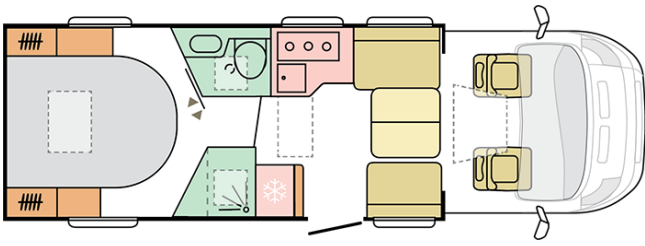

CORAL SUPREME MB 670 DC

Body length (mm)

7690

Total height (mm)

2895

Nr. of seats

4

Total width (mm)

2299

Nr. of berths

3

Mass in running order (MRO, kg)

3146

Date: 27.02.2023

For illustrative purposes only. Can show product and/or interior combinations not available on the market.