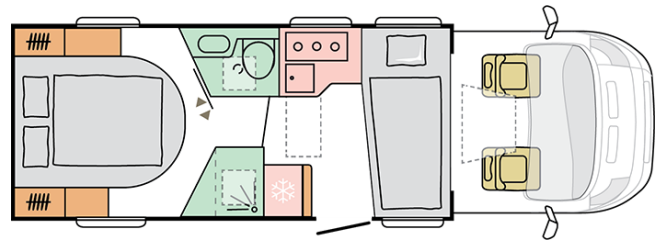

CORAL SUPREME MB 670 DC

Body length (mm)

7690

Total height (mm)

2895

Nr. of seats

4

Total width (mm)

2299

Nr. of berths

3

Mass in running order (MRO, kg)

3146

Date: 27.02.2023

For illustrative purposes only. Can show product and/or interior combinations not available on the market.