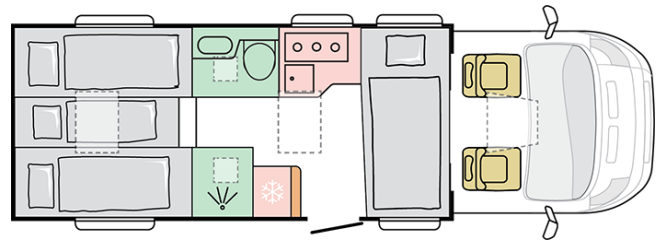

CORAL SUPREME MB 670 DL

Body length (mm)

7690

Total height (mm)

2895

Nr. of seats

4

Total width (mm)

2299

Nr. of berths

4

Mass in running order (MRO, kg)

3146

Date: 27.02.2023

For illustrative purposes only. Can show product and/or interior combinations not available on the market.