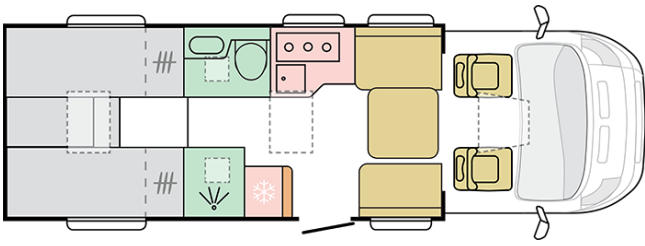

CORAL SUPREME MB 670 DL

Body length (mm)

7690

Total height (mm)

2895

Nr. of seats

4

Total width (mm)

2299

Nr. of berths

4

Mass in running order (MRO, kg)

3146

Date: 27.02.2023

For illustrative purposes only. Can show product and/or interior combinations not available on the market.