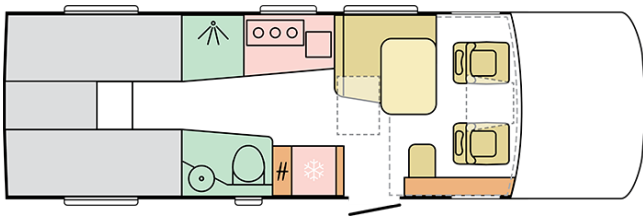

SUPERSONIC
780 SL

Date: 19.10.2022

For illustrative purposes only. Can show product and/or interior combinations not available on the market.

SUPERSONIC 780 SL

Body length (mm)

7830

Total height (mm)

2950

Date: 19.10.2022

For illustrative purposes only. Can show product and/or interior combinations not available on the market.

B. DIMENSIONS AND WEIGHTS

Internal height (mm)	2040
Total height (mm)	2950
Body length (mm)	7830
Total width (mm)	2305
Wheel base (mm)	4300
Nr. of homologated seats incl. driver's seat	4
Maximum authorized weight (kg)	4500
Mass in running order (MRO, kg)	3520
Maximum towing weight (kg)	1380
Maximum loading weight (kg)	980