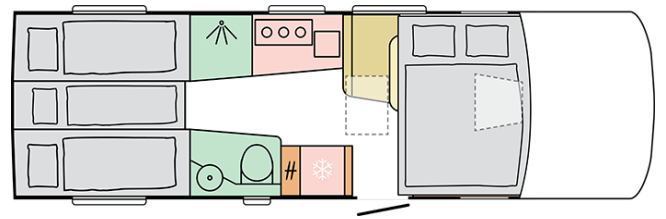

SUPERSONIC
780 SL

Date: 19.10.2022

For illustrative purposes only. Can show product and/or interior combinations not available on the market.

SUPERSONIC 780 SL

Body length (mm)

7830

Total height (mm)

2950

Date: 19.10.2022

For illustrative purposes only. Can show product and/or interior combinations not available on the market.

B. DIMENSIONS AND WEIGHTS

Internal height (mm)	2040
Total height (mm)	2950
Body length (mm)	7830
Total width (mm)	2305
Wheel base (mm)	4300
Nr. of homologated seats incl. driver's seat	4
Maximum authorized weight (kg)	4500
Mass in running order (MRO, kg)	3520
Maximum towing weight (kg)	1380
Maximum loading weight (kg)	980